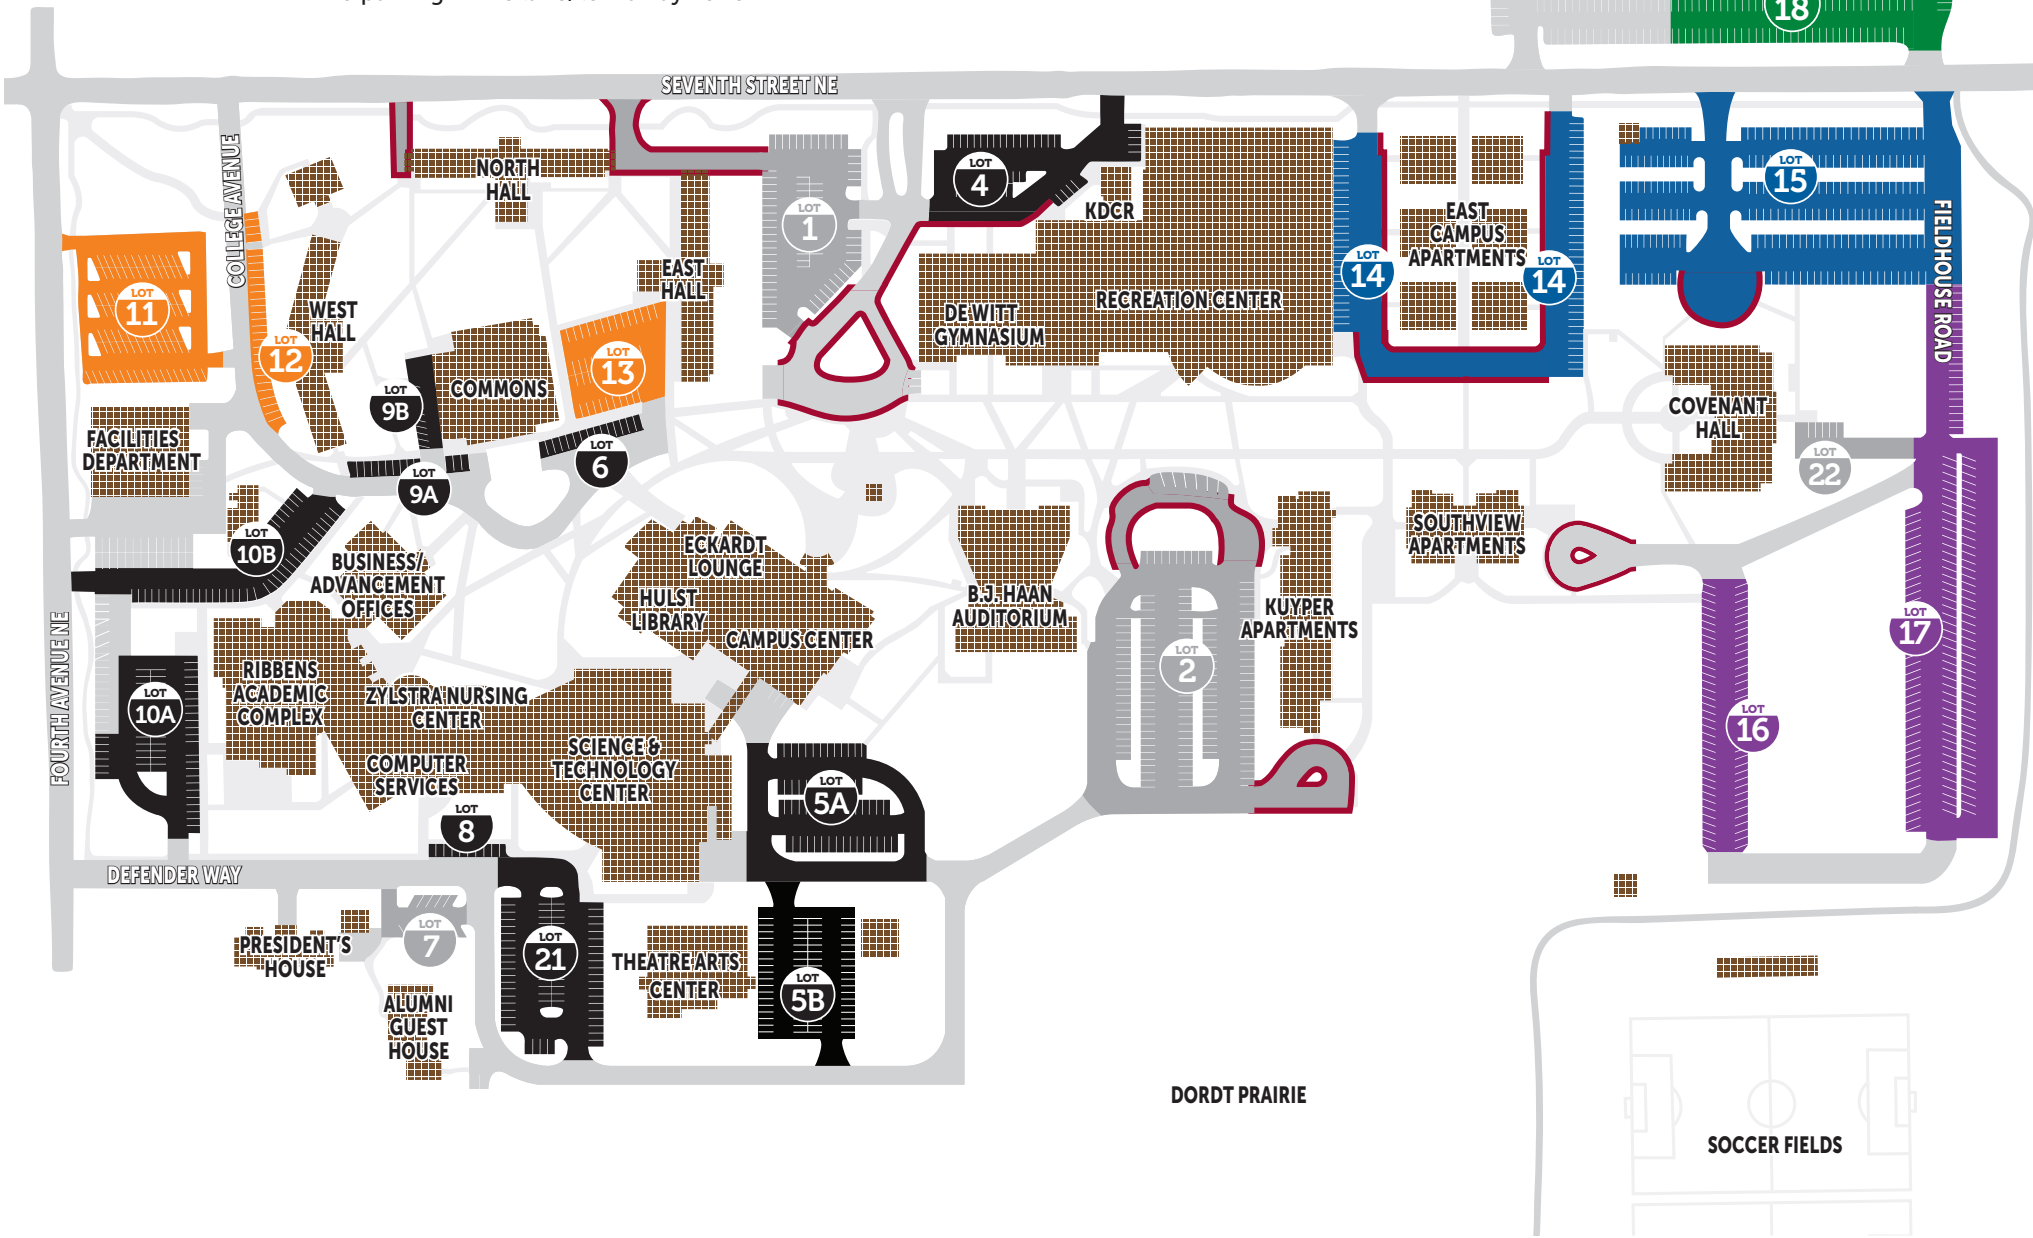

- Motorized vehicle areas
- Guest and Recreation Center parking
— no residential students
- Employee and commuter parking
— no residential students
- Residential student parking
- No parking — fire lane/tow away zone

DORDT PRAIRIE

SOCCER FIELDS